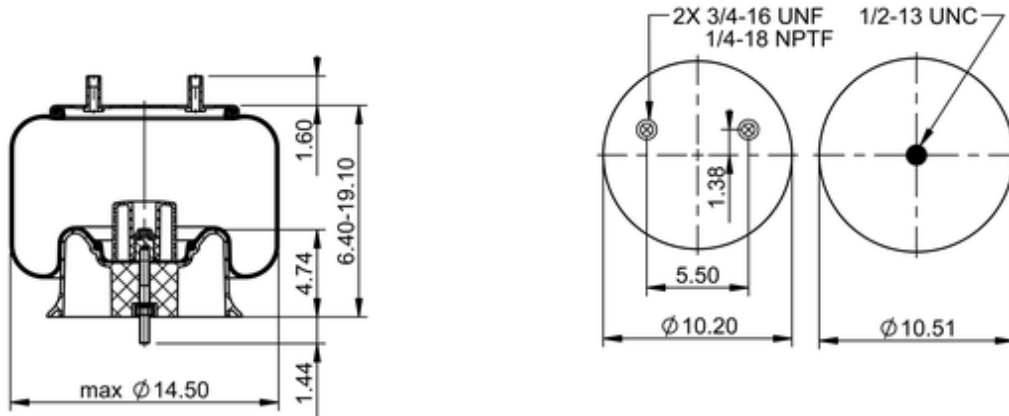

10 10B-16 P 162

78163

 lb	13.4 lb
	9313631
	1/2-13 UNC: max. 35 lbf ft
	1/4-18 NPTF: max. 22 lbf ft
	3/4-16 UNF: max. 50 lbf ft

Cross-reference

TRP	AS01623
-----	---------

OE Manufacturer/Part No.

Manufacturer	Original Part No.	Model
SAF Holland	90557402	