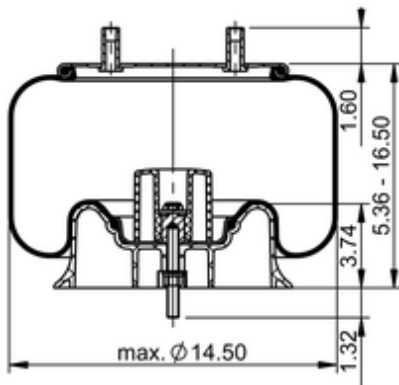

10 10B-15 P 166

78315

	12.8 lb
	9313630
	1/2-13 UNC: max. 35 lbf ft
	1/4-18 NPTF: max. 22 lbf ft
	3/4-16 UNF: max. 50 lbf ft

### Cross-reference

TRP	AS01663
Automann	1DK25H-P166

### OE Manufacturer/Part No.

Manufacturer	Original Part No.	Model
--------------	-------------------	-------

SAF Holland

90557401