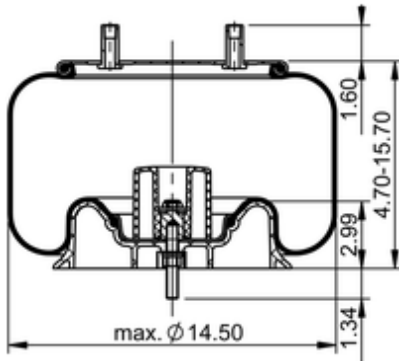

10 10B-14 P 165

78314

 lb	12.1 lb
	9313619
	1/2-13 UNC: max. 35 lbf ft
	1/4-18 NPTF: max. 22 lbf ft
	3/4-16 UNF: max. 50 lbf ft

### OE Manufacturer/Part No.

Manufacturer	Original Part No.	Model
SAF Holland	90557400	