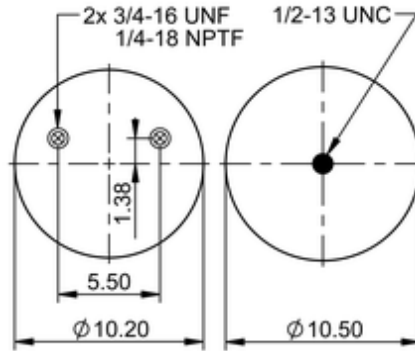

10 10A-16 P 1106

78311

	14.2 lb
	9313631
	1/2-13 UNC: max. 35 lbf ft
	1/4-18 NPTF: max. 22 lbf ft
	3/4-16 UNF: max. 50 lbf ft

Cross-reference

TRP	AS11063
Automann	DK25E-1-P1106

OE Manufacturer/Part No.

Manufacturer	Original Part No.	Model
--------------	-------------------	-------