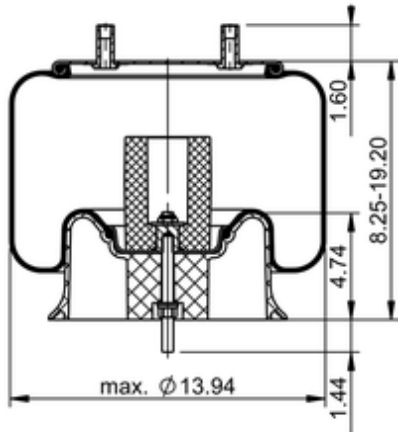

10 10A-16 P 1106

78311

	14.2 lb
	9313631
	1/2-13 UNC: max. 35 lbf ft
	1/4-18 NPTF: max. 22 lbf ft
	3/4-16 UNF: max. 50 lbf ft

Cross-reference

TRP	AS11063
Automann	DK25E-1-P1106

OE Manufacturer/Part No.

Manufacturer	Original Part No.	Model
--------------	-------------------	-------