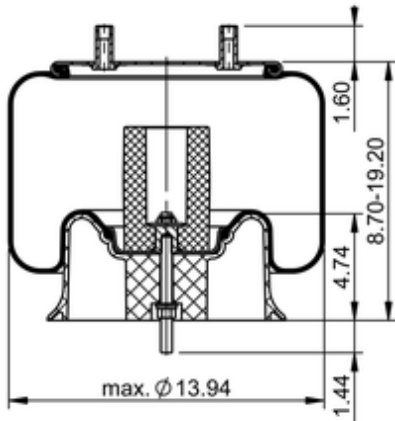

10 10A-16 P 1105
78312

	14.3 lb
	9313631
	1/2-13 UNC: max. 35 lbf ft
	1/4-18 NPTF: max. 22 lbf ft
	3/4-16 UNF: max. 50 lbf ft

OE Manufacturer/Part No.

Manufacturer	Original Part No.	Model
SAF Holland	90557432	
SAF Holland	90557456	