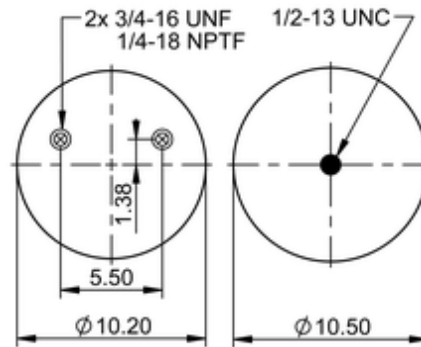

10 10A-16 P 1105
78312

	14.3 lb
	9313631
	1/2-13 UNC: max. 35 lbf ft
	1/4-18 NPTF: max. 22 lbf ft
	3/4-16 UNF: max. 50 lbf ft

OE Manufacturer/Part No.

Manufacturer	Original Part No.	Model
SAF Holland	90557432	
SAF Holland	90557456	