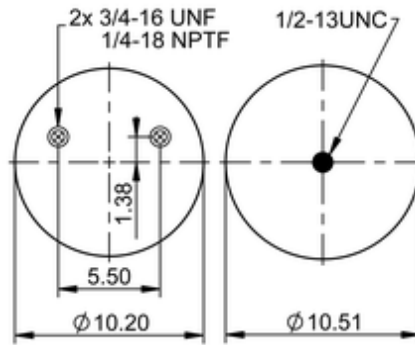

10 10A-16 P 1102

78313

	14.1 lb
	9313631
	1/2-13 UNC: max. 35 lbf ft
	1/4-18 NPTF: max. 22 lbf ft
	3/4-16 UNF: max. 50 lbf ft

OE Manufacturer/Part No.

Manufacturer	Original Part No.	Model
SAF Holland	90557457	
SAF Holland	90557433	