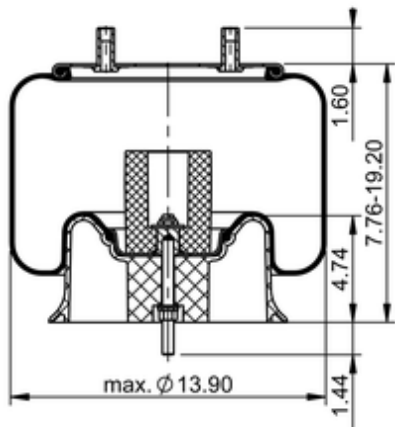

10 10A-16 P 1102

78313

	14.1 lb
	9313631
	1/2-13 UNC: max. 35 lbf ft
	1/4-18 NPTF: max. 22 lbf ft
	3/4-16 UNF: max. 50 lbf ft

OE Manufacturer/Part No.

Manufacturer	Original Part No.	Model
SAF Holland	90557457	
SAF Holland	90557433	