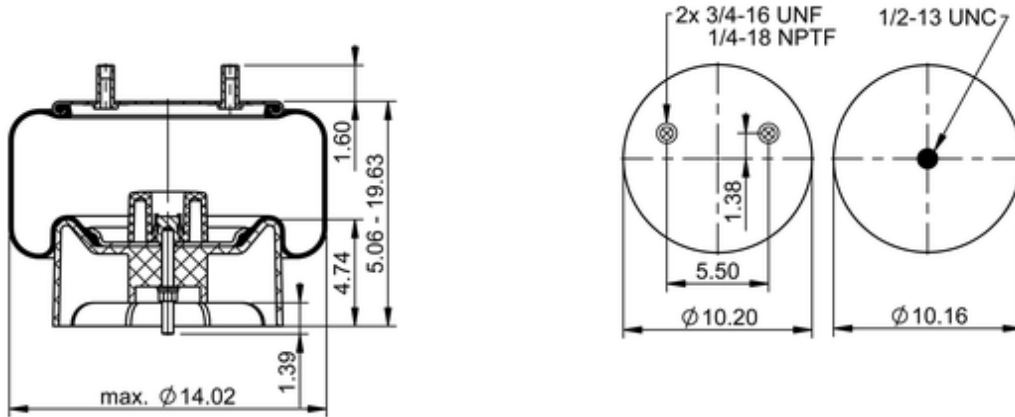

**10 10.5AV-16 P 1222**

**78238**

	14.3 lb
	9310179
	1/2-13 UNC: max. 35 lbf ft
	1/4-18 NPTF: max. 22 lbf ft
	3/4-16 UNF: max. 50 lbf ft

**Cross-reference**

Goodyear	1R13-189
Goodyear Flex No.	566263078

**OE Manufacturer/Part No.**

Manufacturer	Original Part No.	Model
--------------	-------------------	-------

Hendrickson

SR1VA104