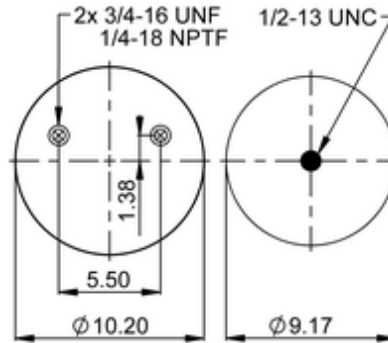

10 10.5-15 P 460
64645

	13.2 lb
	9310704
	1/2-13 UNC: max. 35 lbf ft
	1/4-18 NPTF: max. 22 lbf ft
	3/4-16 UNF: max. 50 lbf ft

Cross-reference

Primeride	AS PR10C15 8709
Firestone Style	1T17CA-5
Firestone No.	W01-358-8709
FleetPride	AS8709
Goodyear	1R13-159
Goodyear Flex No.	566263073

Triangle	AS-8460
TRP	AS87090
Automann	1DK25A-8709
Blacktech	RML78709CP
Road Choice	AS8709

OE Manufacturer/Part No.

Manufacturer	Original Part No.	Model
Hendrickson	S-21800	
Hendrickson	S-20900	
Navistar/Fleetrite	1R13-249	