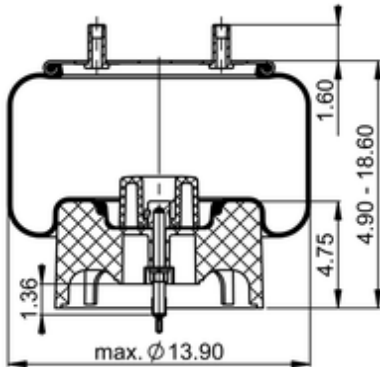

10 10.5-15 P 460
64645

	13.2 lb
	9310704
	1/2-13 UNC: max. 35 lbf ft
	1/4-18 NPTF: max. 22 lbf ft
	3/4-16 UNF: max. 50 lbf ft

Cross-reference

Primeride	AS PR10C15 8709
Firestone Style	1T17CA-5
Firestone No.	W01-358-8709
FleetPride	AS8709
Goodyear	1R13-159
Goodyear Flex No.	566263073

Triangle	AS-8460
TRP	AS87090
Automann	1DK25A-8709
Blacktech	RML78709CP
Road Choice	AS8709

OE Manufacturer/Part No.

Manufacturer	Original Part No.	Model
Hendrickson	S-21800	
Hendrickson	S-20900	
Navistar/Fleetrite	1R13-249	