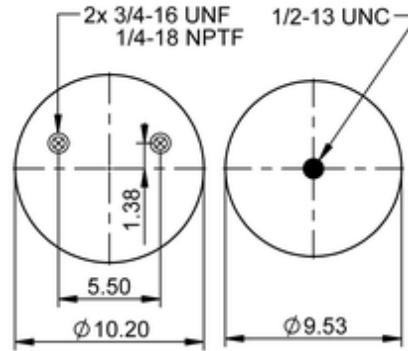

10 10.5-15 P 1036

78139

	12.4 lb
	9308128
	1/2-13 UNC: max. 25 lbf ft
	1/4-18 NPTF: max. 22 lbf ft
	3/4-16 UNF: max. 35 lbf ft

OE Manufacturer/Part No.

Manufacturer	Original Part No.	Model
SAF Holland	90557414	