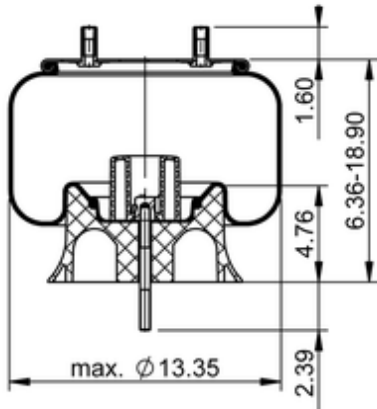

10 10.5-15 P 1036

78139

	12.4 lb
	9308128
	1/2-13 UNC: max. 25 lbf ft
	1/4-18 NPTF: max. 22 lbf ft
	3/4-16 UNF: max. 35 lbf ft

OE Manufacturer/Part No.

Manufacturer	Original Part No.	Model
SAF Holland	90557414	