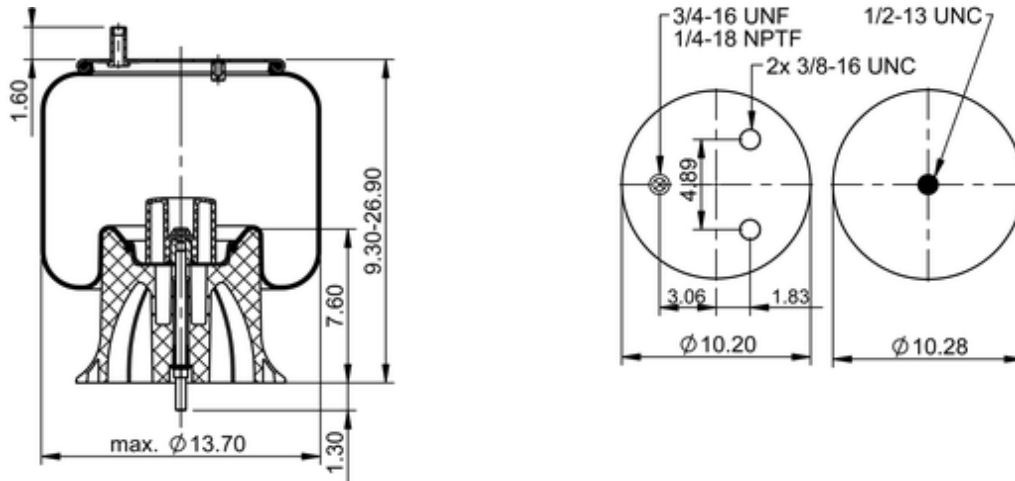

**10 10-21 P 964**
**67624**

	15.7 lb
	9306248
	1/2-13 UNC: max. 35 lbf ft
	1/4-18 NPTF: max. 22 lbf ft
	3/8-16 UNC: max. 20 lbf ft

**Cross-reference**

Firestone Style	1T17B-11
Firestone No.	W01-358-8744
FleetPride	AS8744
Triangle	AS-8964
Automann	1DK25C-8744

**OE Manufacturer/Part No.**

<b>Manufacturer</b>	<b>Original Part No.</b>	<b>Model</b>
SAF Holland	90557243	