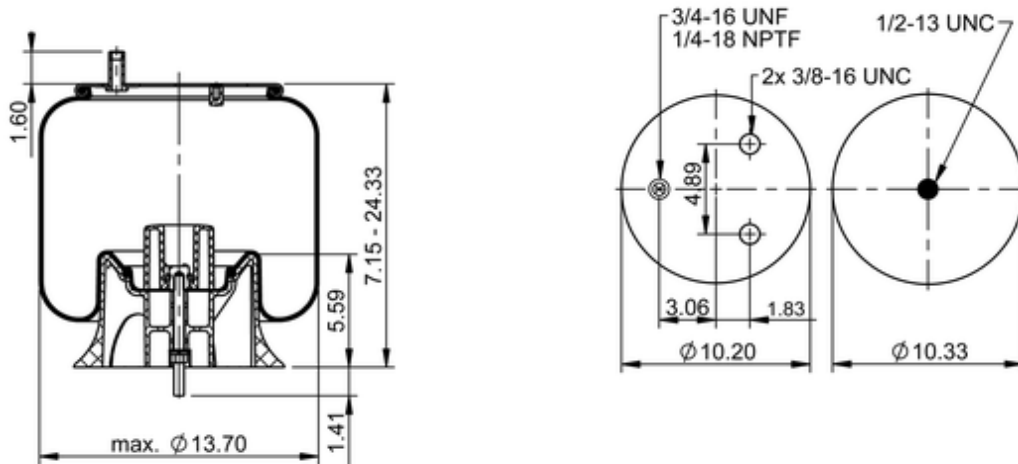

**10 10-21 P 774**
**64728**

	14.8 lb
	9314552
	1/2-13 UNC: max. 35 lbf ft
	1/4-18 NPTF: max. 22 lbf ft
	3/8-16 UNC: max. 20 lbf ft

**Cross-reference**

Firestone Style	1T17B-11
Firestone No.	W01-358-8746
FleetPride	AS8746
Goodyear	1R13-208
Goodyear Flex No.	566263071
Triangle	AS-8774

TRP	AS87460
Automann	1DK25C-8746

**OE Manufacturer/Part No.**

<b>Manufacturer</b>	<b>Original Part No.</b>	<b>Model</b>
SAF Holland	90557235	