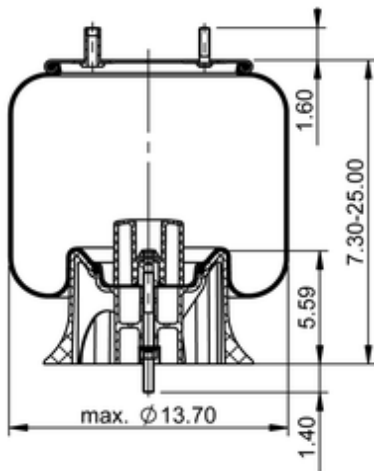

10 10-21 P 570
64252

	14.5 lb
	9314552
	1/2-13 UNC: max. 35 lbf ft
	1/4-18 NPTF: max. 22 lbf ft
	3/4-16 UNF: max. 50 lbf ft

Cross-reference

Firestone Style	1T17B-11
Firestone No.	W01-358-8748
FleetPride	AS8748
Goodyear	1R13-152
Goodyear Flex No.	566263071
Taurus	6394

Triangle	AS-8570
TRP	AS87480
Automann	1DK25C-8748

OE Manufacturer/Part No.

Manufacturer	Original Part No.	Model
SAF Holland	90557288	
SAF Holland	90557167	