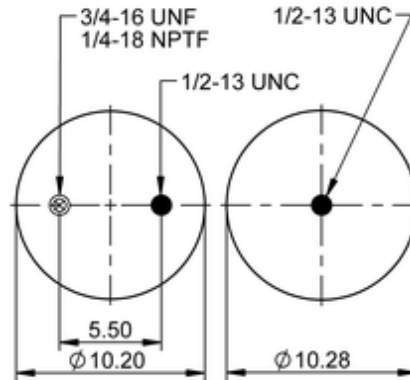

10 10-21 P 570
64252

	14.5 lb
	9314552
	1/2-13 UNC: max. 35 lbf ft
	1/4-18 NPTF: max. 22 lbf ft
	3/4-16 UNF: max. 50 lbf ft

Cross-reference

Firestone Style	1T17B-11
Firestone No.	W01-358-8748
FleetPride	AS8748
Goodyear	1R13-152
Goodyear Flex No.	566263071
Taurus	6394

Triangle	AS-8570
TRP	AS87480
Automann	1DK25C-8748

OE Manufacturer/Part No.

Manufacturer	Original Part No.	Model
SAF Holland	90557288	
SAF Holland	90557167	