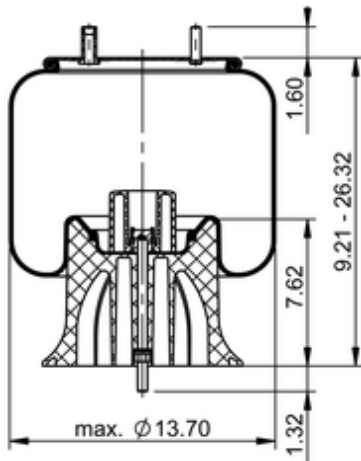

**10 10-21 P 486**

**64419**

	16.5 lb
	9306248
	1/2-13 UNC: max. 35 lbf ft
	1/4-18 NPTF: max. 22 lbf ft
	3/4-16 UNF: max. 50 lbf ft

**Cross-reference**

Firestone Style	1T17B-11
Firestone No.	W01-358-8749
FleetPride	AS8749
Goodyear	1R13-153
Goodyear Flex No.	566263071
Taurus	6394

Triangle	AS-8486
TRP	AS87490
Automann	1DK25C-8749

**OE Manufacturer/Part No.**

<b>Manufacturer</b>	<b>Original Part No.</b>	<b>Model</b>
Watson & Chalin	AS-0175	
SAF Holland	90557168	
SAF Holland	90557289	