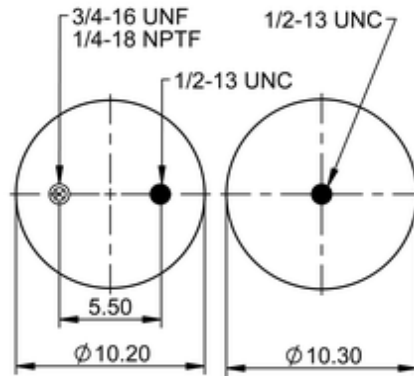

**10 10-21 P 486**

**64419**

	16.5 lb
	9306248
	1/2-13 UNC: max. 35 lbf ft
	1/4-18 NPTF: max. 22 lbf ft
	3/4-16 UNF: max. 50 lbf ft

**Cross-reference**

Firestone Style	1T17B-11
Firestone No.	W01-358-8749
FleetPride	AS8749
Goodyear	1R13-153
Goodyear Flex No.	566263071
Taurus	6394

Triangle	AS-8486
TRP	AS87490
Automann	1DK25C-8749

**OE Manufacturer/Part No.**

<b>Manufacturer</b>	<b>Original Part No.</b>	<b>Model</b>
Watson & Chalin	AS-0175	
SAF Holland	90557168	
SAF Holland	90557289	