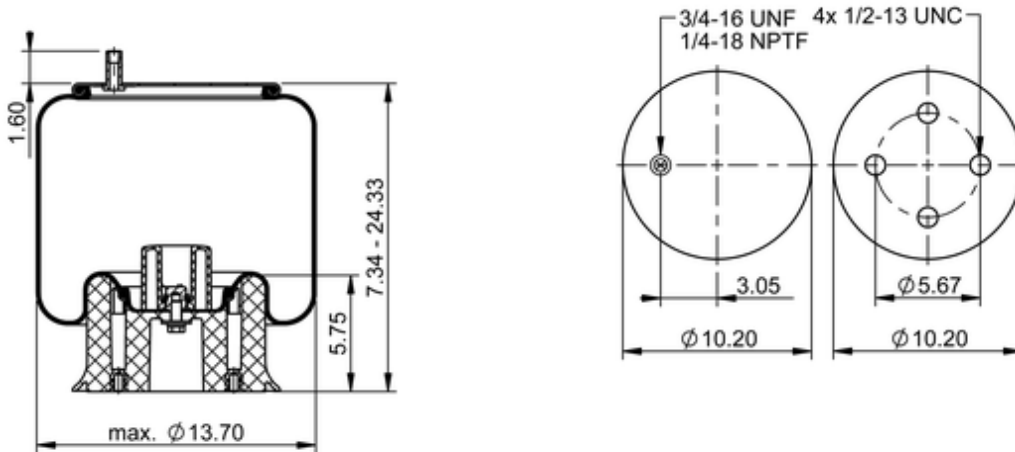

10 10-21 P 434
64394

	15.1 lb
	9317377
	1/2-13 UNC: max. 35 lbf ft
	1/4-18 NPTF: max. 22 lbf ft
	3/4-16 UNF: max. 50 lbf ft

Cross-reference

Primeride	AS PR10B21 9580
Firestone Style	1T17CL-9.5
Firestone No.	W01-358-9580
FleetPride	AS9580
Goodyear	1R13-118
Goodyear	1R13-149

Goodyear Flex No.	566263068
Taurus	6386
Triangle	AS-8434
TRP	AS95800
Automann	1DK25C-9580
Airtech Ref.	30081-01 C
Airtech No.	132762
Road Choice	AS9580

OE Manufacturer/Part No.

Manufacturer	Original Part No.	Model
Navistar/Fleetrite	1R13-247	
Hendrickson	S-20127	
Loadguard	SC2761	
E.R.F.	1398550	