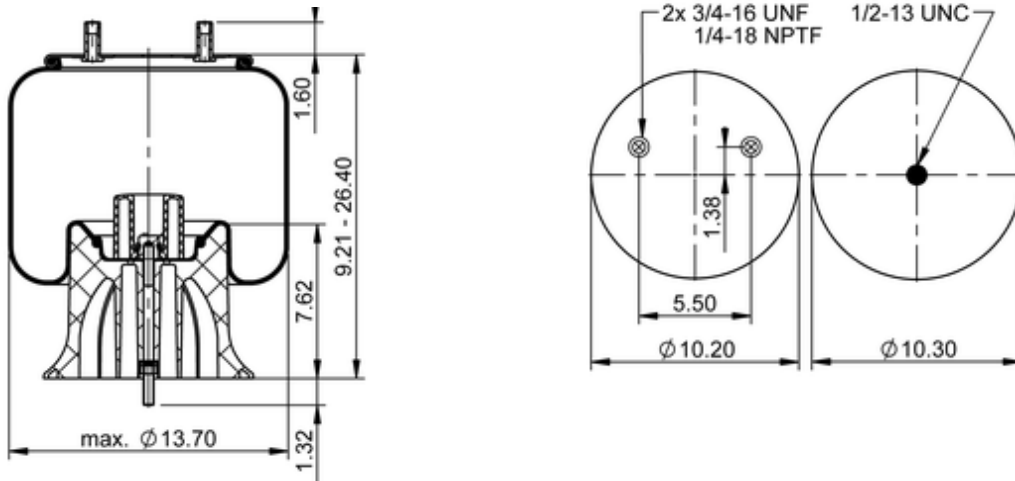

10 10-21 P 299

78162

	15.7 lb
	9306248
	1/2-13 UNC: max. 35 lbf ft
	1/4-18 NPTF: max. 22 lbf ft
	3/4-16 UNF: max. 50 lbf ft

Cross-reference

TRP	AS02993
Automann	1DK25C-P299

OE Manufacturer/Part No.

Manufacturer	Original Part No.	Model
--------------	-------------------	-------