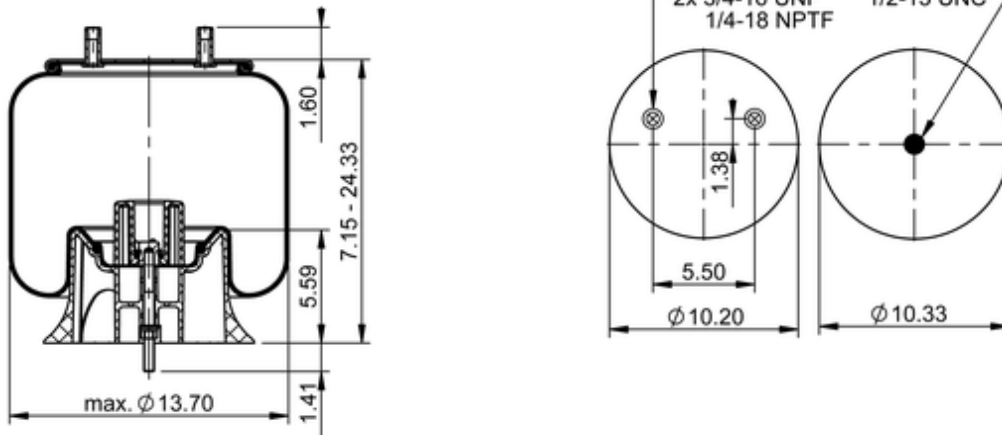

10 10-21 P 1000

78161

	14.2 lb
	9314552
	1/2-13 UNC: max. 35 lbf ft
	1/4-18 NPTF: max. 22 lbf ft
	3/4-16 UNF: max. 50 lbf ft

OE Manufacturer/Part No.

Manufacturer	Original Part No.	Model
SAF Holland	90557415	