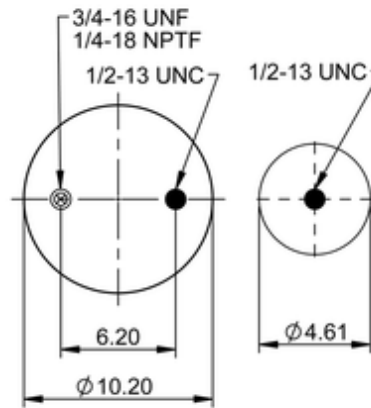

10 10-19 X 1404

78864

 lb	13.4 lb
	1/2-13 UNC: max. 35 lbf ft
	1/4-18 NPTF: max. 18 lbf ft
	3/4-16 UNF: max. 50 lbf ft

Cross-reference

Firestone Style	1T17C8
Firestone No.	W01-358-8109

OE Manufacturer/Part No.

Manufacturer	Original Part No.	Model
Hendrickson	67234-002	