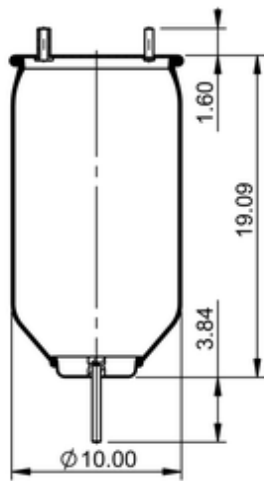

10 10-19 X 1404

78864

 lb	13.4 lb
	1/2-13 UNC: max. 35 lbf ft
	1/4-18 NPTF: max. 18 lbf ft
	3/4-16 UNF: max. 50 lbf ft

Cross-reference

Firestone Style	1T17C8
Firestone No.	W01-358-8109

OE Manufacturer/Part No.

Manufacturer	Original Part No.	Model
Hendrickson	67234-002	