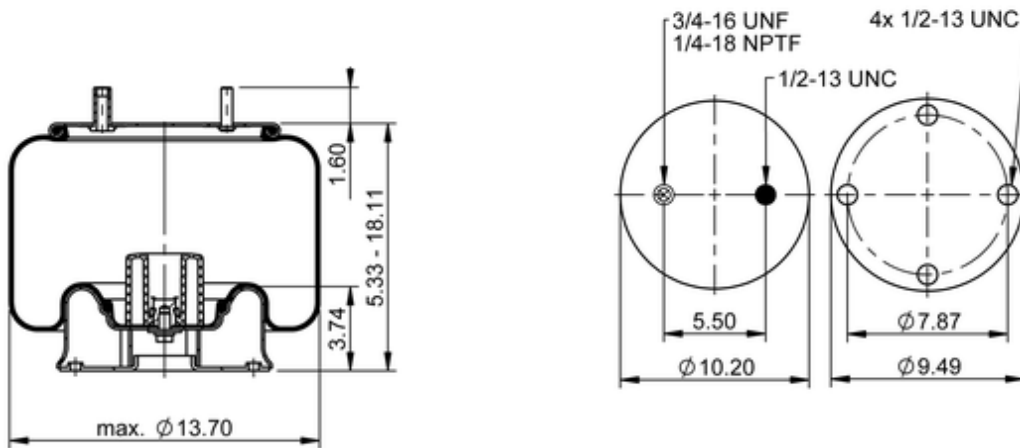

**10 10-16 S 1239**
**75972**

	19.6 lb
	9311827
	1/2-13 UNC: max. 25 lbf ft
	1/4-18 NPTF: max. 22 lbf ft
	3/4-16 UNF: max. 50 lbf ft

**Cross-reference**

Goodyear	1R13-181
Goodyear Flex No.	566-26-3-051

**OE Manufacturer/Part No.**