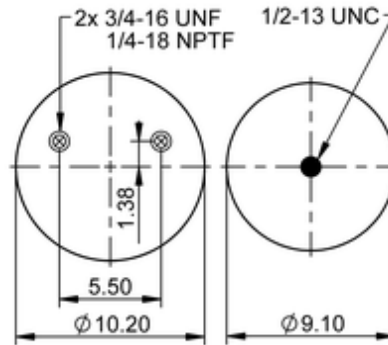

**10 10-16 P 533**
**64636**

	22.3 lb
	9315733
	1/2-13 UNC: max. 35 lbf ft
	1/4-18 NPTF: max. 22 lbf ft
	3/4-16 UNF: max. 50 lbf ft

**Cross-reference**

Primeride	AS PR10B16 8713
Firestone Style	1T17CA-6.5
Firestone No.	W01-358-8713
FleetPride	AS8713
Goodyear	1R13-176
Goodyear Flex No.	566263078