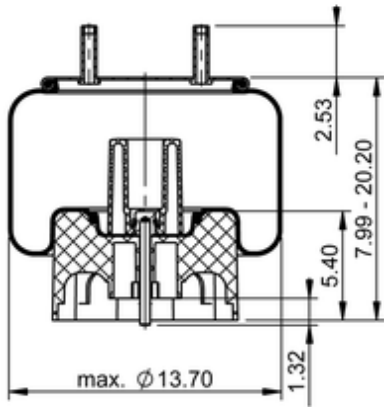

**10 10-16 P 533**
**64636**

	22.3 lb
	9315733
	1/2-13 UNC: max. 35 lbf ft
	1/4-18 NPTF: max. 22 lbf ft
	3/4-16 UNF: max. 50 lbf ft

**Cross-reference**

Primeride	AS PR10B16 8713
Firestone Style	1T17CA-6.5
Firestone No.	W01-358-8713
FleetPride	AS8713
Goodyear	1R13-176
Goodyear Flex No.	566263078

Triangle	AS-8533
TRP	AS87130
Automann	1DK25E-8713
Road Choice	AS8713

**OE Manufacturer/Part No.**

<b>Manufacturer</b>	<b>Original Part No.</b>	<b>Model</b>
Hendrickson	S-22948	