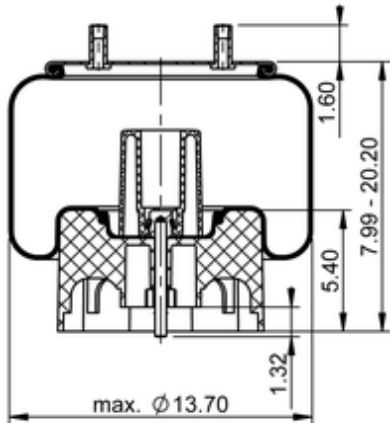

**10 10-16 P 526**
**64638**

	22.3 lb
	9315733
	1/2-13 UNC: max. 35 lbf ft
	1/4-18 NPTF: max. 22 lbf ft
	3/4-16 UNF: max. 50 lbf ft

**Cross-reference**

Primeride	AS PR10B16 8708
Firestone Style	1T17CA-6.5
Firestone No.	W01-358-8708
FleetPride	AS8708
Goodyear	1R13-177
Goodyear Flex No.	566263078

Triangle	AS-8526
TRP	AS87080
Automann	1DK25E-8708
Road Choice	AS8708

**OE Manufacturer/Part No.**

<b>Manufacturer</b>	<b>Original Part No.</b>	<b>Model</b>
Hendrickson	S-21966	
Navistar/Fleetrite	1R13-250	