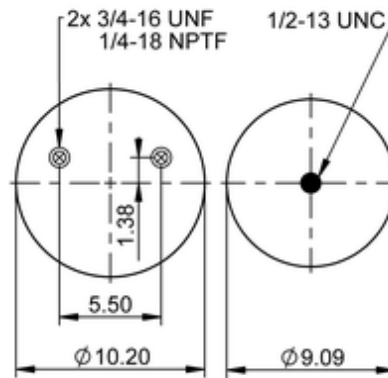

**10 10-16 P 526**
**64638**

	22.3 lb
	9315733
	1/2-13 UNC: max. 35 lbf ft
	1/4-18 NPTF: max. 22 lbf ft
	3/4-16 UNF: max. 50 lbf ft

**Cross-reference**

Primeride	AS PR10B16 8708
Firestone Style	1T17CA-6.5
Firestone No.	W01-358-8708
FleetPride	AS8708
Goodyear	1R13-177
Goodyear Flex No.	566263078

Triangle	AS-8526
TRP	AS87080
Automann	1DK25E-8708
Road Choice	AS8708

**OE Manufacturer/Part No.**

<b>Manufacturer</b>	<b>Original Part No.</b>	<b>Model</b>
Hendrickson	S-21966	
Navistar/Fleetrite	1R13-250	