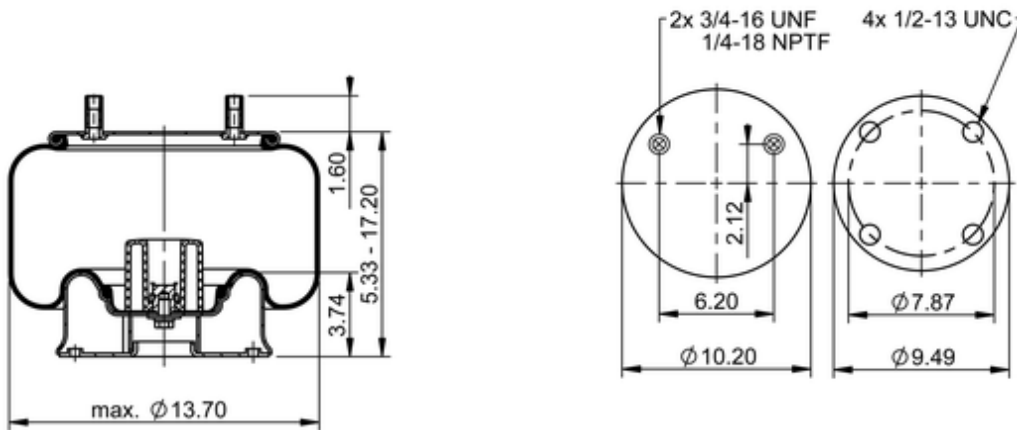

**10 10-15 S 871**
**66340**

	19.6 lb
	9311827
	1/2-13 UNC: max. 35 lbf ft
	1/4-18 NPTF: max. 22 lbf ft
	3/4-16 UNF: max. 50 lbf ft

**Cross-reference**

Primeride	PR10B15 8782
Firestone Style	1T17B-5
Firestone No.	W01-358-8782
FleetPride	AS8782
Goodyear	1R13-109
Goodyear Flex No.	566263081