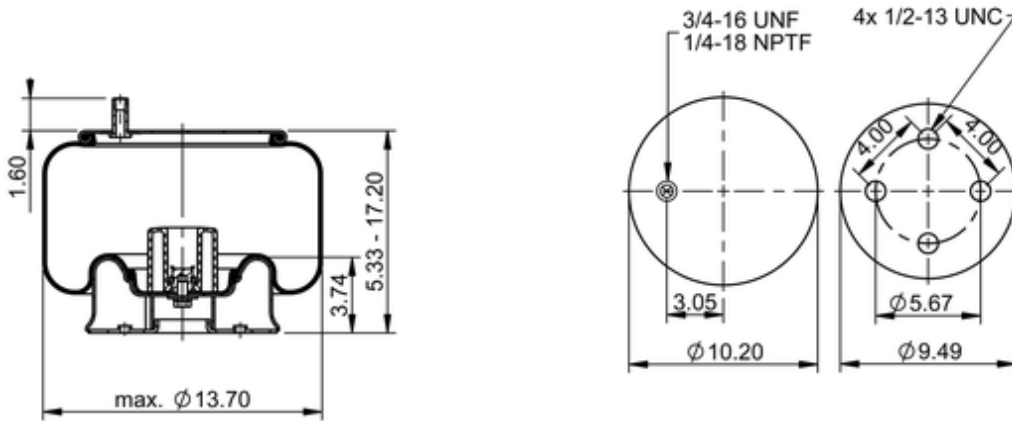

**10 10-15 S 773**
**64725**

	19.5 lb
	9309758
	1/2-13 UNC: max. 35 lbf ft
	1/4-18 NPTF: max. 22 lbf ft
	3/4-16 UNF: max. 50 lbf ft

**Cross-reference**

Firestone Style	1T17B-5
Firestone No.	W01-358-8740
FleetPride	AS8740
Goodyear	1R13-210
Goodyear Flex No.	566207106
Triangle	AS-8773