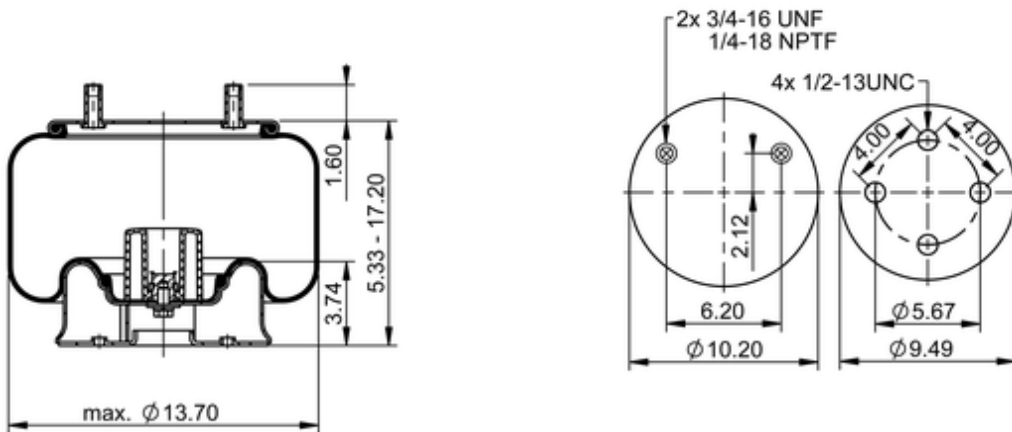

10 10-15 S 713
64639

	19.6 lb
	9309758
	1/2-13 UNC: max. 35 lbf ft
	1/4-18 NPTF: max. 22 lbf ft
	3/4-16 UNF: max. 50 lbf ft

Cross-reference

Firestone Style	1T17B-5
Firestone No.	W01-358-8753
Firestone No.	W01-358-8631
FleetPride	AS8753
Goodyear	1R13-207
Goodyear Flex No.	566263081