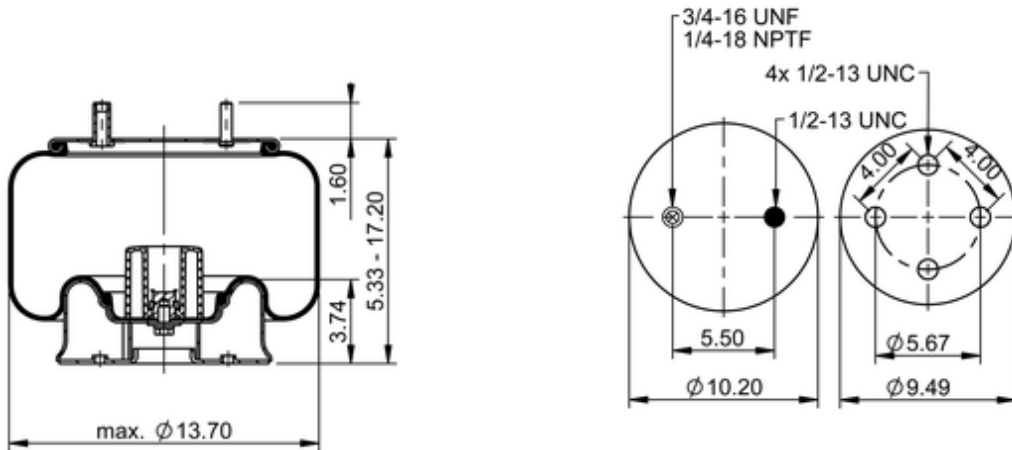

**10 10-15 S 518**
**64396**

	19.4 lb
	9309758
	1/2-13 UNC: max. 35 lbf ft
	1/4-18 NPTF: max. 22 lbf ft
	3/4-16 UNF: max. 50 lbf ft

**Cross-reference**

Firestone Style	1T17B-5
Firestone No.	W01-358-8752
FleetPride	AS8752
Goodyear	1R13-138
Goodyear Flex No.	566263050
Taurus	6390