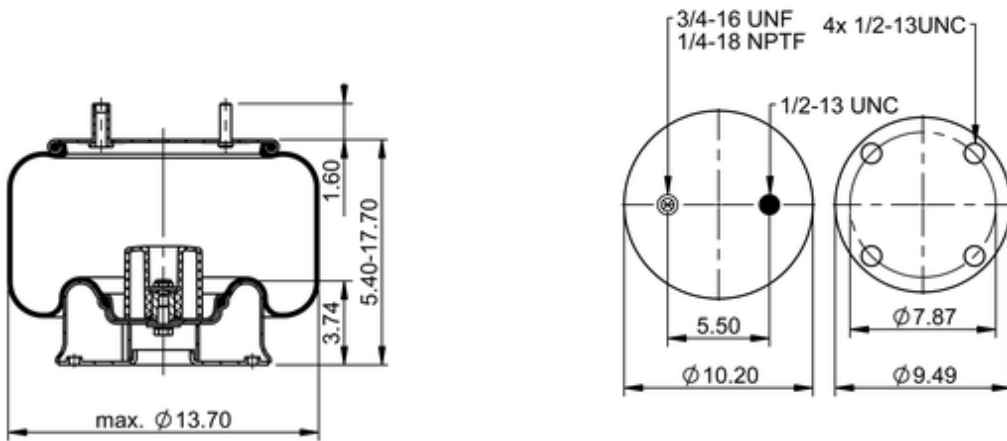

10 10-15 S 1015
72729

	19.5 lb
	9311827
	1/2-13 UNC: max. 35 lbf ft
	1/4-18 NPTF: max. 22 lbf ft
	3/4-16 UNF: max. 50 lbf ft

Cross-reference

Goodyear	1R13-075
Goodyear Flex No.	566263051
Automann	1DK25B-S1015