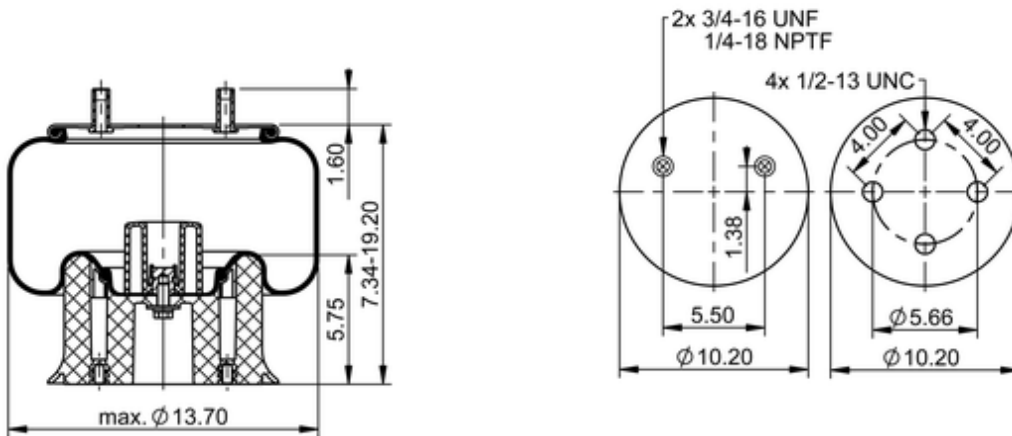

10 10-15 P 711
64635

	22 lb
	9317377
	1/2-13 UNC: max. 35 lbf ft
	1/4-18 NPTF: max. 22 lbf ft
	3/4-16 UNF: max. 50 lbf ft

Cross-reference

Firestone Style	1T17CL-5
Firestone No.	W01-358-8710
FleetPride	AS8710
Goodyear	1R13-124
Goodyear Flex No.	566263050
Triangle	AS-8711

TRP	AS87100
Automann	1DK25B-8710

OE Manufacturer/Part No.

Manufacturer	Original Part No.	Model
Hendrickson	C-21624	
Hendrickson	S-22046	