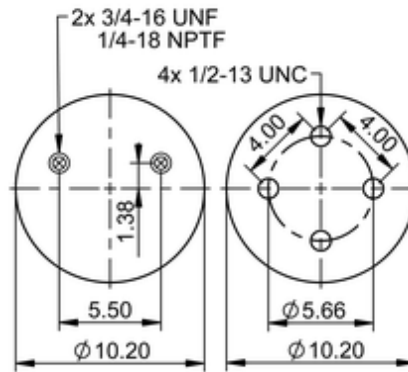

**10 10-15 P 522**
**64397**

	21.9 lb
	9317377
	1/2-13 UNC: max. 35 lbf ft
	1/4-18 NPTF: max. 22 lbf ft
	3/4-16 UNF: max. 50 lbf ft

**Cross-reference**

Primeride	AS PR10B15 8755
Firestone Style	1T17B-5
Firestone No.	W01-358-8755
FleetPride	AS8755
Goodyear	1R13-124
Goodyear Flex No.	566263050