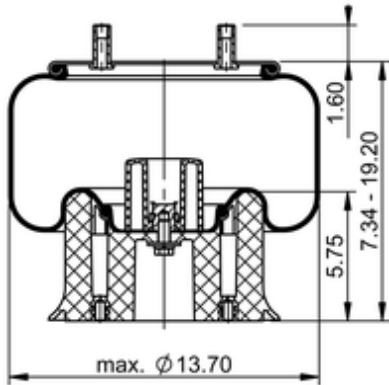

**10 10-15 P 522**
**64397**

	21.9 lb
	9317377
	1/2-13 UNC: max. 35 lbf ft
	1/4-18 NPTF: max. 22 lbf ft
	3/4-16 UNF: max. 50 lbf ft

**Cross-reference**

Primeride	AS PR10B15 8755
Firestone Style	1T17B-5
Firestone No.	W01-358-8755
FleetPride	AS8755
Goodyear	1R13-124
Goodyear Flex No.	566263050

Taurus	6390
Triangle	AS-8522
TRP	AS87550
Automann	1DK25B-8755
Airtech Ref.	38755 C ALU
Airtech No.	137152
Road Choice	AS8755

**OE Manufacturer/Part No.**

<b>Manufacturer</b>	<b>Original Part No.</b>	<b>Model</b>
Hendrickson	S-22045	
Hendrickson	S-21623	