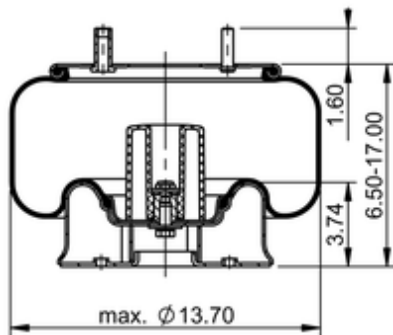

10 10-14 S 736

64625

	20.3 lb
	9309758
	1/2-13 UNC: max. 35 lbf ft
	1/4-18 NPTF: max. 22 lbf ft
	3/4-16 UNF: max. 50 lbf ft

Cross-reference

TRP	AS07363
Automann	1DK25B-S736

OE Manufacturer/Part No.

Manufacturer	Original Part No.	Model
--------------	-------------------	-------