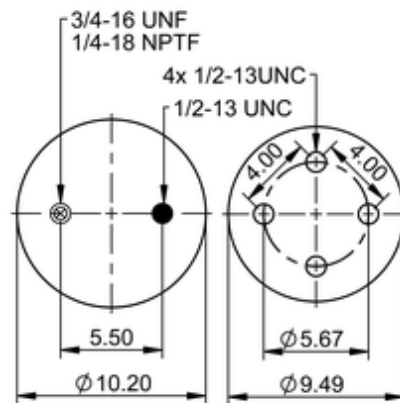

10 10-14 S 736

64625

	20.3 lb
	9309758
	1/2-13 UNC: max. 35 lbf ft
	1/4-18 NPTF: max. 22 lbf ft
	3/4-16 UNF: max. 50 lbf ft

Cross-reference

TRP	AS07363
Automann	1DK25B-S736

OE Manufacturer/Part No.

Manufacturer	Original Part No.	Model
--------------	-------------------	-------