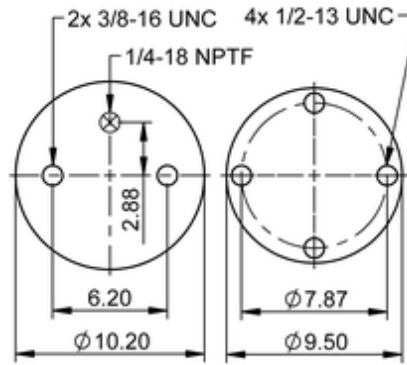

10 10-13 S 1614

601634

	19 lb
	9311827
	1/4-18 NPTF: max. 22 lbf ft
	3/8-16 UNC: max. 18 lbf ft

**Cross-reference**

Firestone Style	1T17C-3
Firestone No.	W01-358-8636

**OE Manufacturer/Part No.**

Manufacturer	Original Part No.	Model
Tuthill	705951-01	