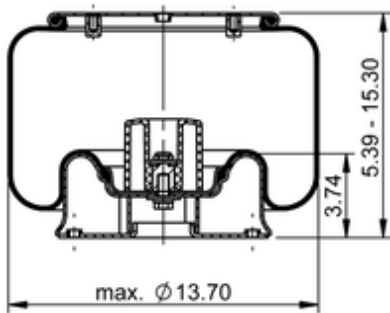

10 10-13 S 1614

601634

	19 lb
	9311827
	1/4-18 NPTF: max. 22 lbf ft
	3/8-16 UNC: max. 18 lbf ft

**Cross-reference**

Firestone Style	1T17C-3
Firestone No.	W01-358-8636

**OE Manufacturer/Part No.**

Manufacturer	Original Part No.	Model
Tuthill	705951-01	